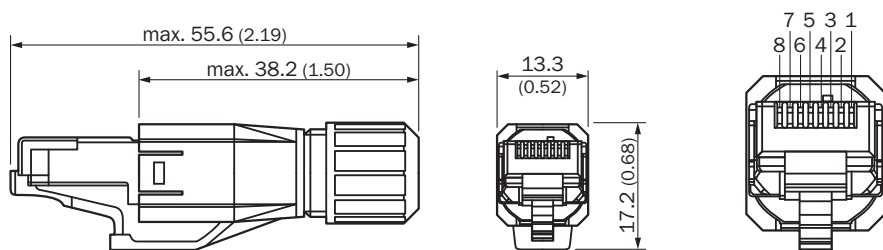

Detailed technical data

Technical specifications

Connection type head A	Male connector, RJ45, 8-pin, straight
Connection type	IDC quick connection
Locking nut material	Polyamid
Cable	CAT6A
Shielding	Shielded
Permitted cross-section	4.5 mm ² ... 8 mm ²
Reference voltage	≤ 50 V
Current loading	1.75 A
Signal type	Gigabit Ethernet
Enclosure rating	IP20
Operating temperature	
	Head -40 °C ... +85 °C

ECLASS 11.0	27440102
ECLASS 12.0	27440102
ETIM 5.0	EC002635
ETIM 6.0	EC002635
ETIM 7.0	EC002635
ETIM 8.0	EC002635
UNSPSC 16.0901	39121421

Dimensional drawing

Dimensions in mm (inch)

SICK AT A GLANCE

SICK is one of the leading manufacturers of intelligent sensors and sensor solutions for industrial applications. A unique range of products and services creates the perfect basis for controlling processes securely and efficiently, protecting individuals from accidents and preventing damage to the environment.