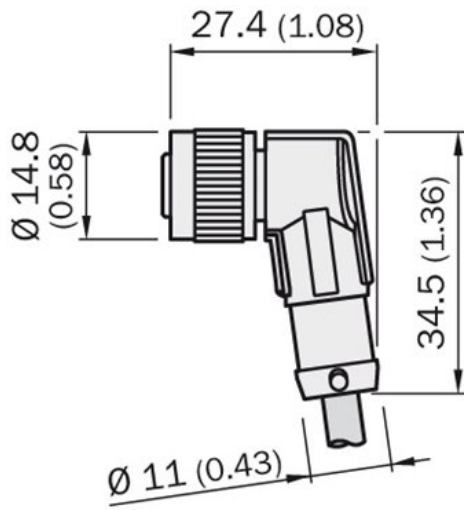

Dimensional drawing