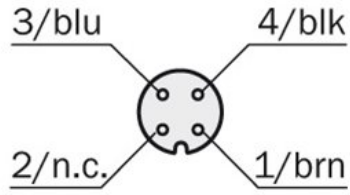

Dimensional drawing